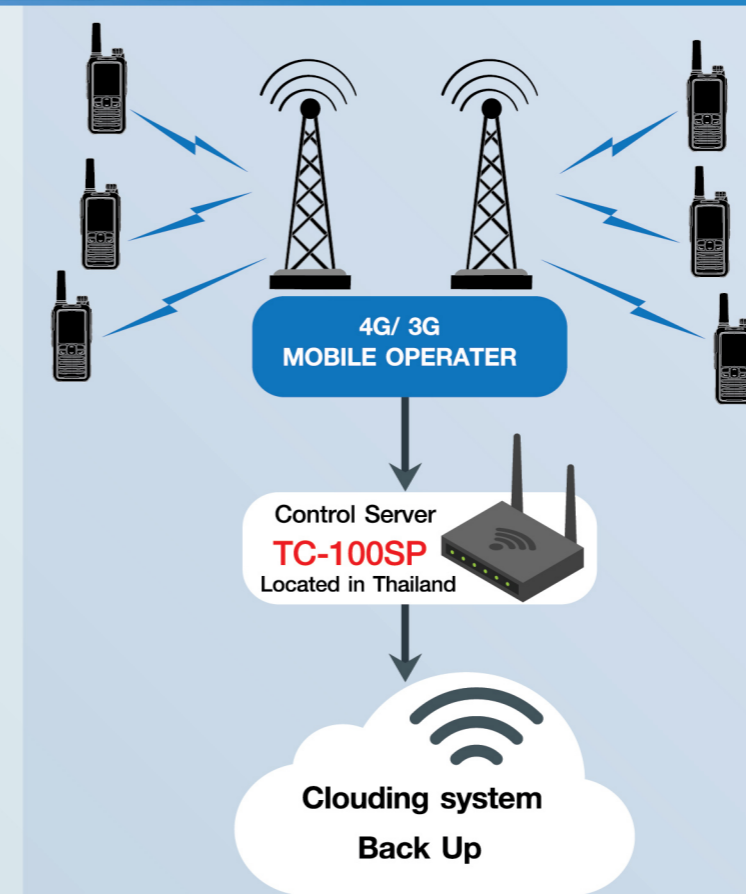

## Priority Interrupt Communicate

TC-1H 's enables outdoor and ordinary mode to keep communication in any environment.

**TC-1H  
IP RADIO NETWORK**

**Communication throughout the Coverage  
By Cellular**

Using a cellular network, the TC-1H can provides stable network connection and wide area communication throughout the coverage area of the network.

The TC-1H does not require its own repeaters or IP network which reduce the cost of building and maintaining a wide area radio network.