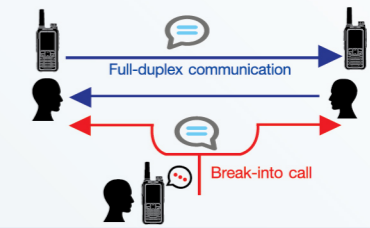

Instant Communication Over Cellular Network (IP Radio Network)

The TC-1H provides wide area communication using cellular network and instant communication. Individual call, Group call or All call can be made the same way as a conventional two-way radio

Flexible with audio quality

The TC-1H supports group calls with three or more people. In case of an emergency, you can break into an on-going call to transmit an important message.

Multiple User Communication

Multiple users in the system can initiate call respectively. There are no requirement to check or wait for channel availability.

Priority Interrupt Communicate

TC-1H 's enables outdoor and ordinary mode to keep communication in any environment.

**TC-1H
IP RADIO NETWORK**

**Communication throughout the Coverage
By Cellular**

Using a cellular network, the TC-1H can provides stable network connection and wide area communication throughout the coverage area of the network.

The TC-1H does not require its own repeaters or IP network which reduce the cost of building and maintaining a wide area radio network.